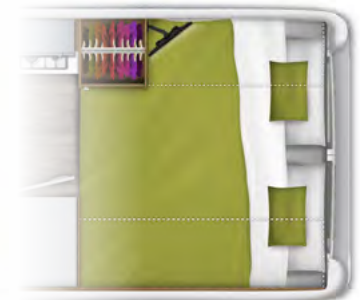

Daytime Configuration

Daytime Optional Front-facing Sofa Configuration

**Nighttime Twin Configuration
with Optional Cab Cushion Displayed**

Nighttime King Configuration

Pop-Top
Convenience

PLAY Slumber model in Spitfire Orange
(Colour available in the US only)
Build yours today. roadtrek.com/models