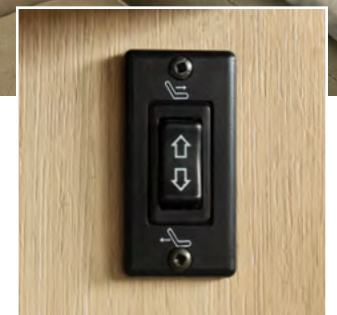

Electronic sofa single-touch button

*Available for
**PLAY Slumber & PLAY+
Slumber (PLAY+ shown)***