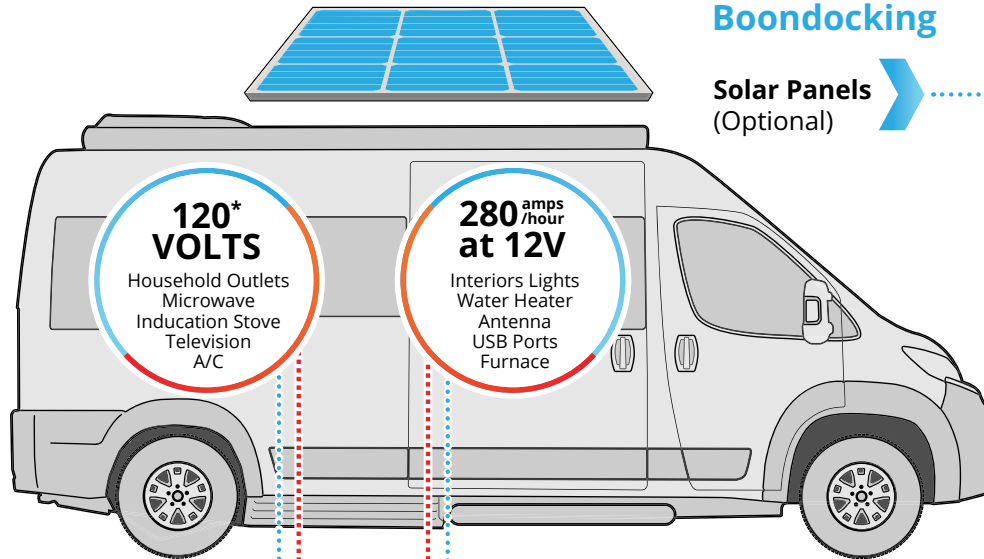

Electrical Hook-Up

Shore Power 120 Volt power connection to RV.

3000 Watt Sine Wave Inverter

Enables seamless Shore Power passthrough to the coach, simultaneously activating the charging system for the 12V batteries when connected to Shore Power