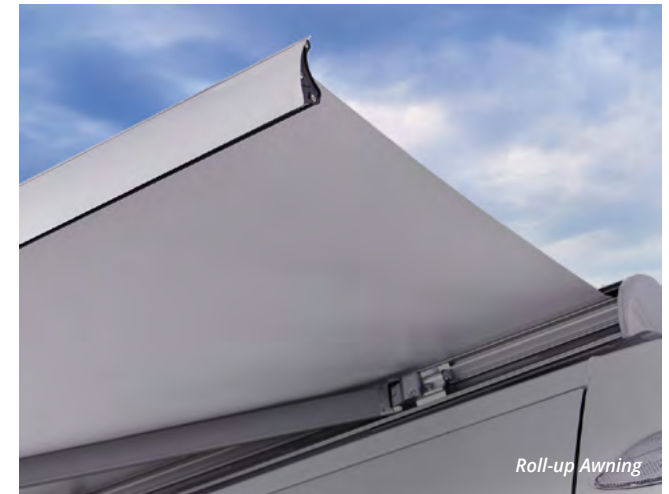

More Features to Find Outside.

Automotive Safety Glass: Not your typical RV windows. Specially designed with safety, privacy and security in mind.

Outdoor Shower: Rinse off any dirty paws or adventure gear after a day of pure enjoyment with our convenient hot/cold outdoor shower system.

Roll-up Awning: Keep out of the sun at the push of a button with an easy to operate, 12' - 13', powered roll-up awning.

Step Bar: Get in and out of the coach easily (and safely) with the convenient side step bar.

Macerator and Waste Valves: The PLAY series uses a traditional gravity feed system PLUS an electronic pump Macerator system which provides fast, hygienic, waste disposal.