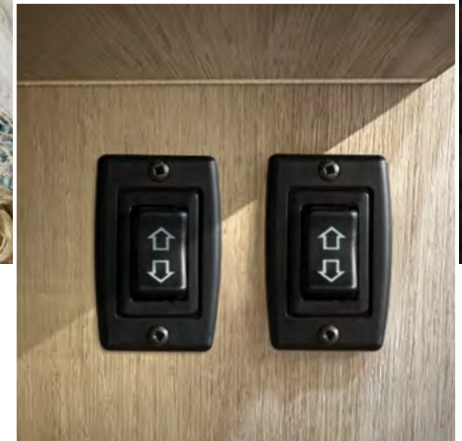

Equipped with fully electronic sofa, allowing seamless sofa to bed adjustment at the touch of a button.

*Available for
PLAY+*